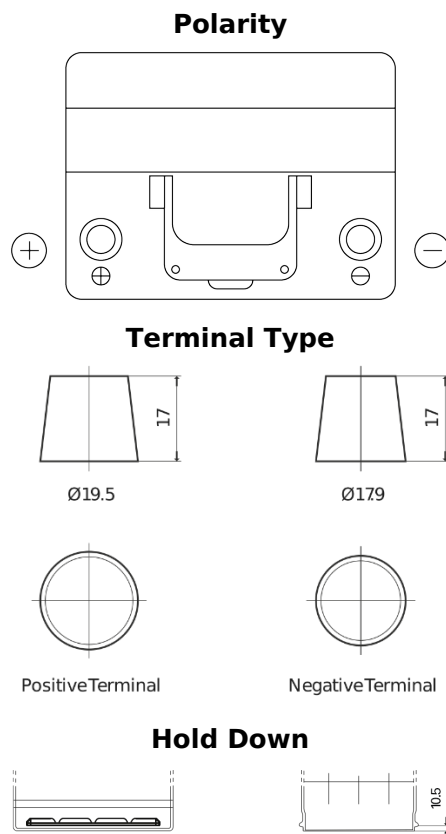

**Product overview**

Batteries for Cars

**Excell EB605**

Part number	EB605
Technology	Flooded
EAN/GTIN	3661024034425
Voltage	12 V
Capacity	60 Ah
CCA	480 A
Length	230 mm
Width	173 mm
Height	222 mm
Box size	D23
Polarity	ETN 1
Terminal Type	EN taper post
Hold Down	Korean B1
Weights (subject of variation)	14.60 kg