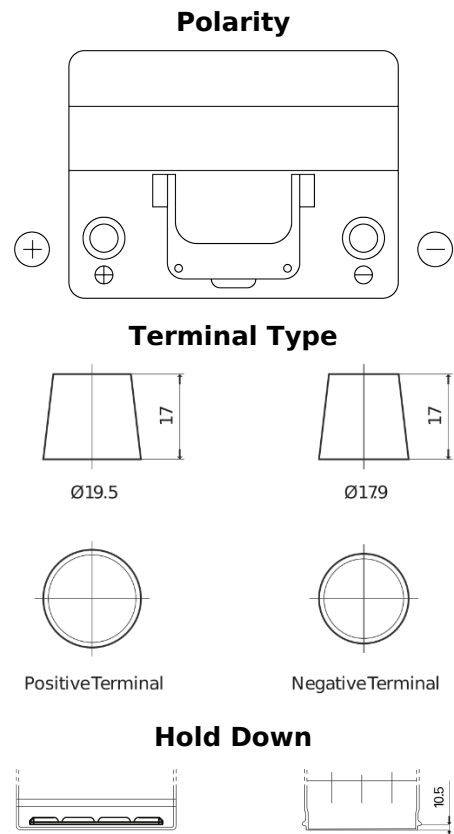

Product overview

Batteries for Cars

Excell EB605

Part number	EB605
Technology	Flooded
EAN/GTIN	3661024034425
Voltage	12 V
Capacity	60 Ah
CCA	480 A
Length	230 mm
Width	173 mm
Height	222 mm
Box size	D23
Polarity	ETN 1
Terminal Type	EN taper post
Hold Down	Korean B1
Weights (subject of variation)	14.60 kg