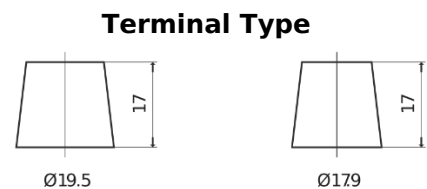

**Product overview**

Batteries for Cars

**Technica TB604**

Part number	TB604
Technology	Flooded
EAN/GTIN	3661024054416
Voltage	12 V
Capacity	60 Ah
CCA	480 A
Length	230 mm
Width	173 mm
Height	222 mm
Box size	D23
Polarity	ETN 0
Terminal Type	EN taper post
Hold Down	Korean B1
Weights (subject of variation)	14.60 kg