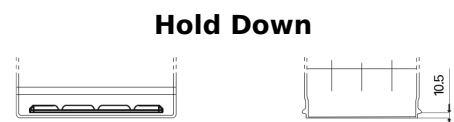

**Product overview**

Batteries for Cars

**Technica TB604**

Part number	TB604
Technology	Flooded
EAN/GTIN	3661024054416
Voltage	12 V
Capacity	60 Ah
CCA	480 A
Length	230 mm
Width	173 mm
Height	222 mm
Box size	D23
Polarity	ETN 0
Terminal Type	EN taper post
Hold Down	Korean B1
Weights (subject of variation)	14.60 kg