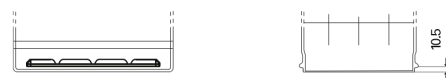

**Product overview**

Batteries for Cars

**Formula FB604**

Part number	FB604
Technology	Flooded
EAN/GTIN	3661024044417
Voltage	12 V
Capacity	60 Ah
CCA	480 A
Length	230 mm
Width	173 mm
Height	222 mm
Box size	D23
Polarity	ETN 0
Terminal Type	EN taper post
Hold Down	Korean B1
Weights (subject of variation)	14.60 kg

**Polarity**

**Terminal Type**

Positive Terminal

Negative Terminal

**Hold Down**

Design, features and specifications are subject to change without notice. We disclaim any representation or warranty, express or implied, concerning the data or recommendations, and in no event shall be liable for any loss or damage claimed to have arisen as a result. Some products may not be available in your local market.