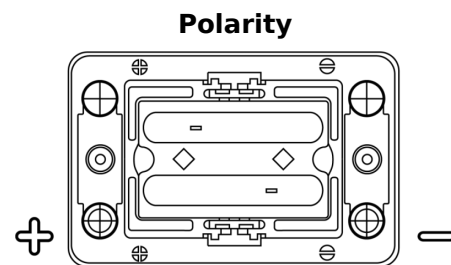

**Product overview**

Batteries for Marine and Leisure

**Start AGM EM1000**

Part number	EM1000
Technology	AGM
EAN/GTIN	3661024036023
Voltage	12 V
Capacity	50.0 Ah
CCA	800 A
MCA	1000
Length	260 mm
Width	173 mm
Height	206 mm
Box size	G34
Polarity	ETN 1
Terminal Type	SAE M 3/8"- 5/16" taper&stud
Hold Down	B7
Weights (subject of variation)	17.90 kg