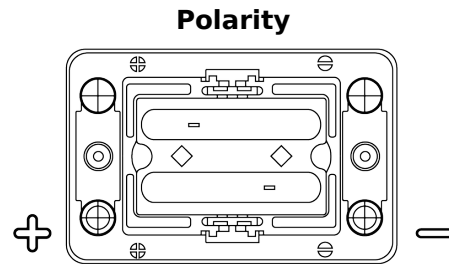

Product overview

Batteries for Marine and Leisure

Start AGM EM1000

Part number	EM1000
Technology	AGM
EAN/GTIN	3661024036023
Voltage	12 V
Capacity	50.0 Ah
CCA	800 A
MCA	1000
Length	260 mm
Width	173 mm
Height	206 mm
Box size	G34
Polarity	ETN 1
Terminal Type	SAE M 3/8"- 5/16" taper&stud
Hold Down	B7
Weights (subject of variation)	17.90 kg