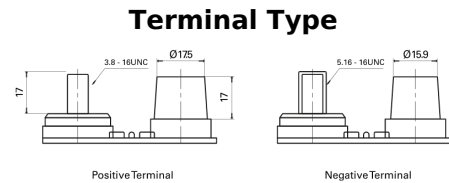

Product overview

Batteries for Marine and Leisure

Start AGM EM1000

Part number	EM1000
Technology	AGM
EAN/GTIN	3661024036023
Voltage	12 V
Capacity	50.0 Ah
CCA	800 A
MCA	1000
Length	260 mm
Width	173 mm
Height	206 mm
Box size	G34
Polarity	ETN 1
Terminal Type	SAE M 3/8"- 5/16" taper&stud
Hold Down	B7
Weights (subject of variation)	17.90 kg