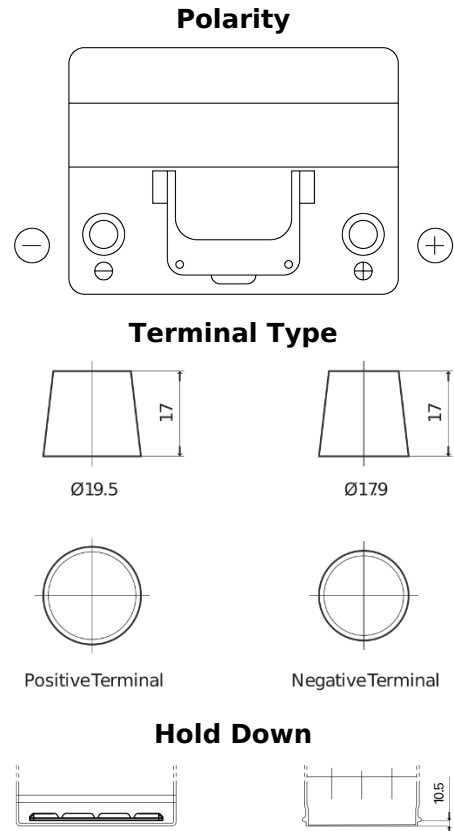

Product overview

Batteries for Cars

Excell EB604

Part number	EB604
Technology	Flooded
EAN/GTIN	3661024034418
Voltage	12 V
Capacity	60 Ah
CCA	480 A
Length	230 mm
Width	173 mm
Height	222 mm
Box size	D23
Polarity	ETN 0
Terminal Type	EN taper post
Hold Down	Korean B1
Weights (subject of variation)	14.60 kg