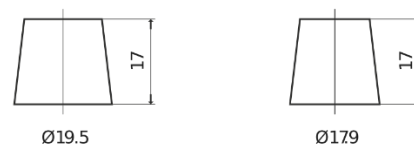

Terminal Type