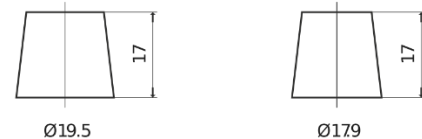

Terminal Type