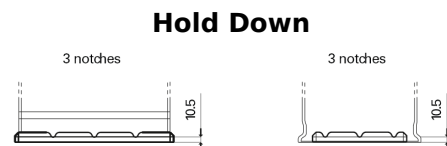

**Product overview**

Batteries for Trucks, Buses, Construction, Agriculture

**StartPRO TG1406**

Part number	TG1406
Technology	Flooded
EAN/GTIN	3661024055499
Voltage	12 V
Capacity	140 Ah
CCA	800 A
Length	510 mm
Width	175 mm
Height	225 mm
Box size	D08
Polarity	ETN 4
Terminal Type	EN taper post
Hold Down	B3
Weights (subject of variation)	33.50 kg