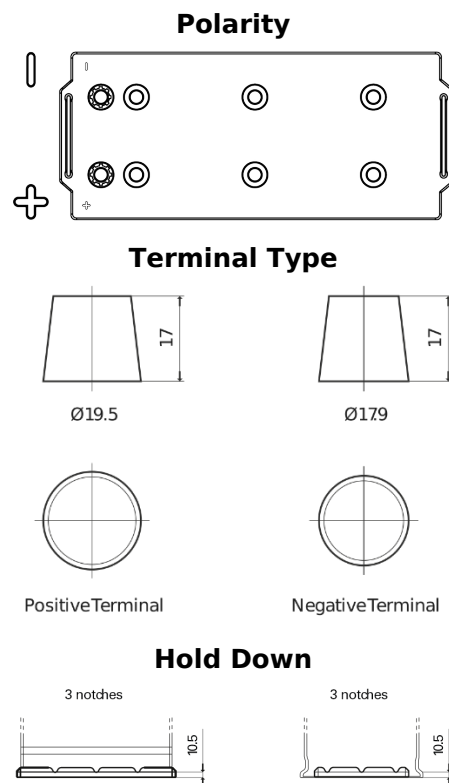

**Product overview**

Batteries for Trucks, Buses, Construction, Agriculture

**StartPRO FG1406**

Part number	FG1406
Technology	Flooded
EAN/GTIN	3661024045490
Voltage	12 V
Capacity	140 Ah
CCA	800 A
Length	510 mm
Width	175 mm
Height	225 mm
Box size	D08
Polarity	ETN 4
Terminal Type	EN taper post
Hold Down	B3
Weights (subject of variation)	33.50 kg