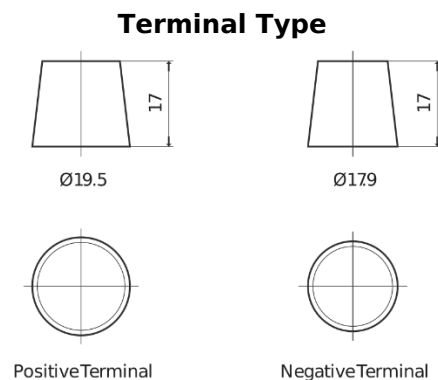

**Product overview**

Batteries for Trucks, Buses, Construction, Agriculture

**StartPRO FG1406**

Part number	FG1406
Technology	Flooded
EAN/GTIN	3661024045490
Voltage	12 V
Capacity	140 Ah
CCA	800 A
Length	510 mm
Width	175 mm
Height	225 mm
Box size	D08
Polarity	ETN 4
Terminal Type	EN taper post
Hold Down	B3
Weights (subject of variation)	33.50 kg