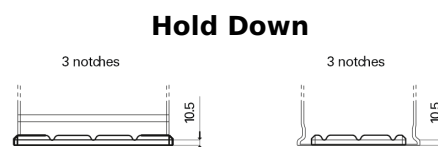

Product overview

Batteries for Trucks, Buses, Construction, Agriculture

StartPRO DG1406

Part number	DG1406
Technology	Flooded
EAN/GTIN	3661024025492
Voltage	12 V
Capacity	140 Ah
CCA	800 A
Length	510 mm
Width	175 mm
Height	225 mm
Box size	D08
Polarity	ETN 4
Terminal Type	EN taper post
Hold Down	B3
Weights (subject of variation)	33.50 kg