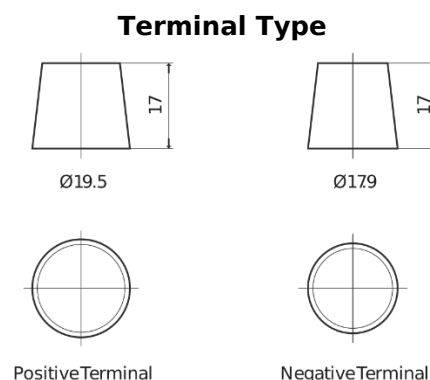

Product overview

Batteries for Trucks, Buses, Construction, Agriculture

StartPRO DG1406

Part number	DG1406
Technology	Flooded
EAN/GTIN	3661024025492
Voltage	12 V
Capacity	140 Ah
CCA	800 A
Length	510 mm
Width	175 mm
Height	225 mm
Box size	D08
Polarity	ETN 4
Terminal Type	EN taper post
Hold Down	B3
Weights (subject of variation)	33.50 kg