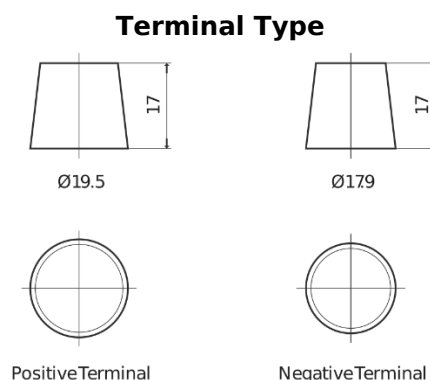

**Product overview**

Batteries for Trucks, Buses, Construction, Agriculture

**StartPRO TG1206**

Part number	TG1206
Technology	Flooded
EAN/GTIN	3661024056830
Voltage	12 V
Capacity	120 Ah
CCA	680 A
Length	510 mm
Width	175 mm
Height	225 mm
Box size	D08
Polarity	ETN 4
Terminal Type	EN taper post
Hold Down	B3
Weights (subject of variation)	31.80 kg