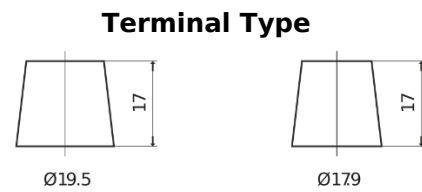

Product overview

Batteries for Trucks, Buses, Construction, Agriculture

PowerPRO Agri&Construction TJ2353

Part number	TJ2353
Technology	Flooded
EAN/GTIN	3661024056748
Voltage	12 V
Capacity	235 Ah
CCA	1450 A
Length	518 mm
Width	274 mm
Height	240 mm
Box size	D06
Polarity	ETN 3
Terminal Type	EN taper post
Hold Down	B0
Weights (subject of variation)	59.70 kg