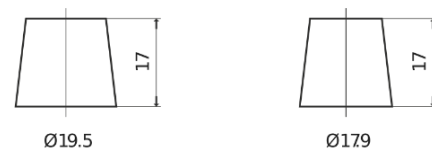

**Product overview**

Batteries for Cars

**AGM EK720**

Part number	EK720
Technology	AGM
EAN/GTIN	3661024037907
Voltage	12 V
Capacity	72.0 Ah
CCA	760 A
Length	278 mm
Width	175 mm
Height	190 mm
Box size	L03
Polarity	ETN 0
Terminal Type	EN taper post
Hold Down	B13
Weights (subject of variation)	20.60 kg

**Polarity**

**Terminal Type**

Positive Terminal

Negative Terminal

**Hold Down**

Design, features and specifications are subject to change without notice. We disclaim any representation or warranty, express or implied, concerning the data or recommendations, and in no event shall be liable for any loss or damage claimed to have arisen as a result. Some products may not be available in your local market.