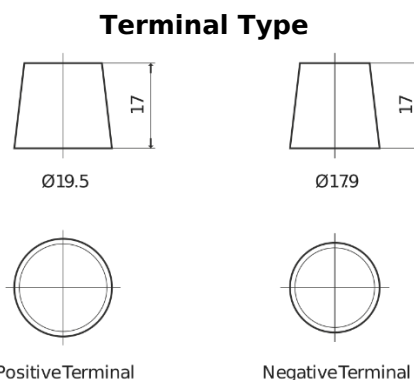

Product overview

Batteries for Trucks, Buses, Construction, Agriculture

PowerPRO FF2353

Part number	FF2353
Technology	Flooded
EAN/GTIN	3661024045322
Voltage	12 V
Capacity	235 Ah
CCA	1300 A
Length	518 mm
Width	274 mm
Height	240 mm
Box size	D06
Polarity	ETN 3
Terminal Type	EN taper post
Hold Down	B0
Weights (subject of variation)	56.30 kg