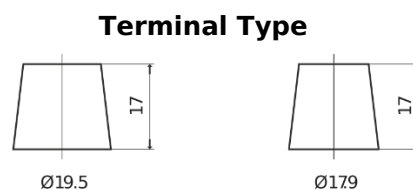

**Product overview**

Batteries for Trucks, Buses, Construction, Agriculture

**PowerPRO FF2353**

Part number	FF2353
Technology	Flooded
EAN/GTIN	3661024045322
Voltage	12 V
Capacity	235 Ah
CCA	1300 A
Length	518 mm
Width	274 mm
Height	240 mm
Box size	D06
Polarity	ETN 3
Terminal Type	EN taper post
Hold Down	B0
Weights (subject of variation)	56.30 kg