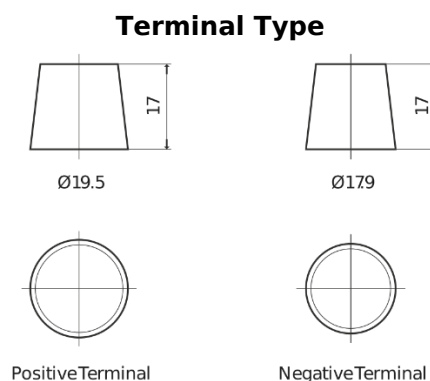

Product overview

Batteries for Trucks, Buses, Construction, Agriculture

StartPRO TG2254

Part number	TG2254
Technology	Flooded
EAN/GTIN	3661024057448
Voltage	12 V
Capacity	225 Ah
CCA	1200 A
Length	518 mm
Width	274 mm
Height	240 mm
Box size	D06
Polarity	ETN 4
Terminal Type	EN taper post
Hold Down	B0
Weights (subject of variation)	54.90 kg