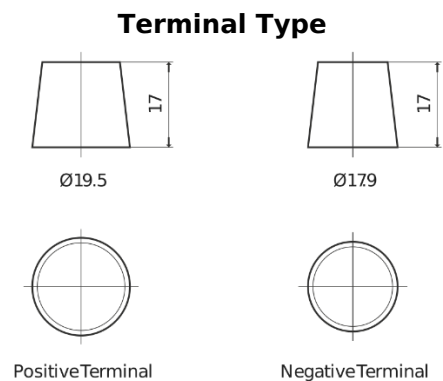

**Product overview**

Batteries for Trucks, Buses, Construction, Agriculture

**StartPRO TG2254**

Part number	TG2254
Technology	Flooded
EAN/GTIN	3661024057448
Voltage	12 V
Capacity	225 Ah
CCA	1200 A
Length	518 mm
Width	274 mm
Height	240 mm
Box size	D06
Polarity	ETN 4
Terminal Type	EN taper post
Hold Down	B0
Weights (subject of variation)	54.90 kg