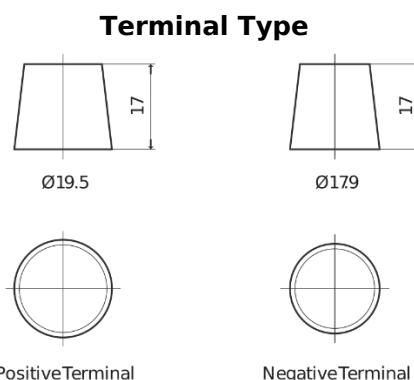

**Product overview**

Batteries for Trucks, Buses, Construction, Agriculture

**StartPRO FG2254**

Part number	FG2254
Technology	Flooded
EAN/GTIN	3661024047258
Voltage	12 V
Capacity	225 Ah
CCA	1200 A
Length	518 mm
Width	274 mm
Height	240 mm
Box size	D06
Polarity	ETN 4
Terminal Type	EN taper post
Hold Down	B0
Weights (subject of variation)	54.90 kg