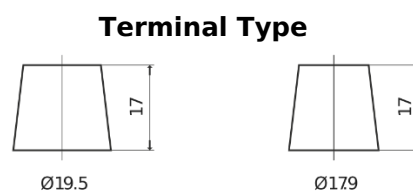

Product overview

Batteries for Trucks, Buses, Construction, Agriculture

StartPRO EG2254

Part number	EG2254
Technology	Flooded
EAN/GTIN	3661024037556
Voltage	12 V
Capacity	225 Ah
CCA	1200 A
Length	518 mm
Width	274 mm
Height	240 mm
Box size	D06
Polarity	ETN 4
Terminal Type	EN taper post
Hold Down	B0
Weights (subject of variation)	54.90 kg