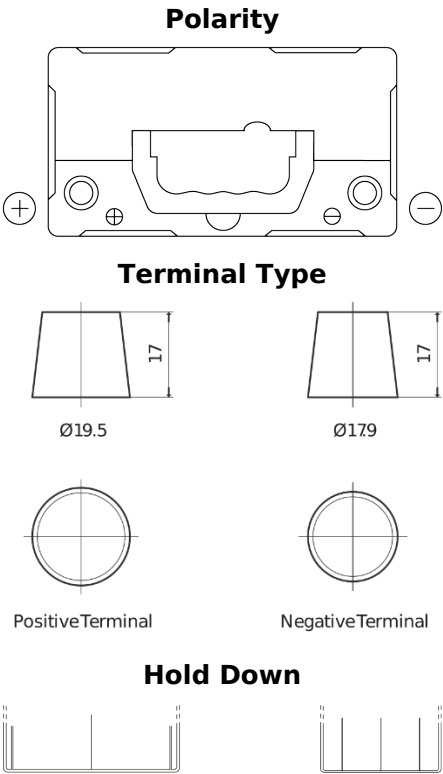

**Product overview**

Batteries for Cars

**Formula FB455**

Part number	FB455
Technology	Flooded
EAN/GTIN	3661024044387
Voltage	12 V
Capacity	45 Ah
CCA	330 A
Length	237 mm
Width	127 mm
Height	227 mm
Box size	B24
Polarity	ETN 1
Terminal Type	EN taper post
Hold Down	B0
Weights (subject of variation)	11.40 kg