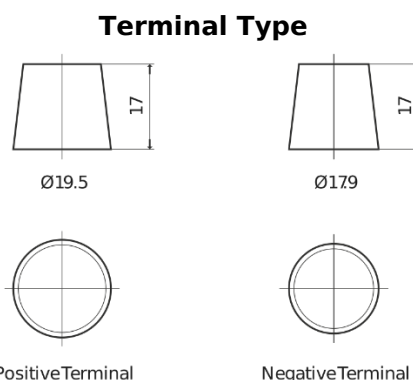

Product overview

Batteries for Trucks, Buses, Construction, Agriculture

StartPRO FG2253

Part number	FG2253
Technology	Flooded
EAN/GTIN	3661024047241
Voltage	12 V
Capacity	225 Ah
CCA	1200 A
Length	518 mm
Width	274 mm
Height	240 mm
Box size	D06
Polarity	ETN 3
Terminal Type	EN taper post
Hold Down	B0
Weights (subject of variation)	54.90 kg