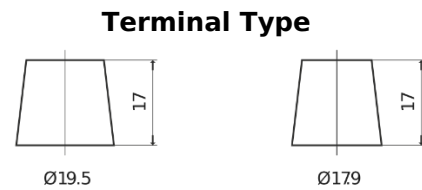

**Product overview**

Batteries for Trucks, Buses, Construction, Agriculture

**StartPRO EG2253**

Part number	EG2253
Technology	Flooded
EAN/GTIN	3661024037549
Voltage	12 V
Capacity	225 Ah
CCA	1200 A
Length	518 mm
Width	274 mm
Height	240 mm
Box size	D06
Polarity	ETN 3
Terminal Type	EN taper post
Hold Down	B0
Weights (subject of variation)	54.90 kg