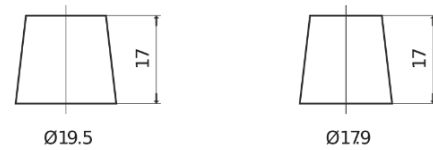

Terminal Type