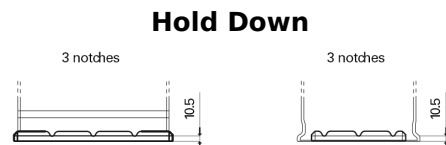

Product overview

Batteries for Trucks, Buses, Construction, Agriculture

PowerPRO Agri&Construction EJ1355

Part number	EJ1355
Technology	Flooded
EAN/GTIN	3661024036955
Voltage	12 V
Capacity	135.0 Ah
CCA	1000 A
Length	514 mm
Width	175 mm
Height	210 mm
Box size	DB8
Polarity	ETN 3
Terminal Type	EN taper post
Hold Down	B3
Weights (subject of variation)	36.00 kg