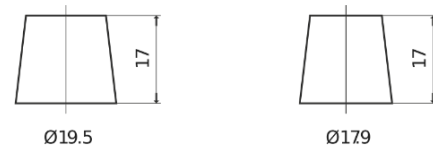

Product overview

Batteries for Trucks, Buses, Construction, Agriculture

PowerPRO Agri&Construction EJ1355

Part number	EJ1355
Technology	Flooded
EAN/GTIN	3661024036955
Voltage	12 V
Capacity	135.0 Ah
CCA	1000 A
Length	514 mm
Width	175 mm
Height	210 mm
Box size	DB8
Polarity	ETN 3
Terminal Type	EN taper post
Hold Down	B3
Weights (subject of variation)	36.00 kg

Polarity

Terminal Type

Positive Terminal

Negative Terminal

Hold Down

Design, features and specifications are subject to change without notice. We disclaim any representation or warranty, express or implied, concerning the data or recommendations, and in no event shall be liable for any loss or damage claimed to have arisen as a result. Some products may not be available in your local market.