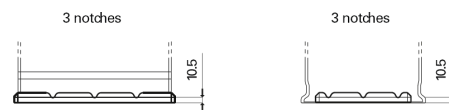

Product overview

Batteries for Trucks, Buses, Construction, Agriculture

PowerPRO Agri&Construction EJ1355

Part number	EJ1355
Technology	Flooded
EAN/GTIN	3661024036955
Voltage	12 V
Capacity	135.0 Ah
CCA	1000 A
Length	514 mm
Width	175 mm
Height	210 mm
Box size	DB8
Polarity	ETN 3
Terminal Type	EN taper post
Hold Down	B3
Weights (subject of variation)	36.00 kg

Polarity

Terminal Type

Positive Terminal

Negative Terminal

Hold Down

Design, features and specifications are subject to change without notice. We disclaim any representation or warranty, express or implied, concerning the data or recommendations, and in no event shall be liable for any loss or damage claimed to have arisen as a result. Some products may not be available in your local market.