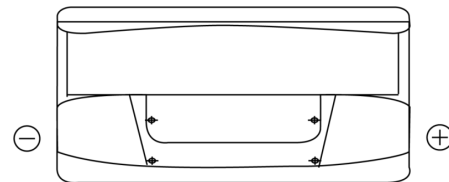

Product overview

Batteries for Trucks, Buses, Construction, Agriculture

PowerPRO Agri&Construction EJ1000

Part number	EJ1000
Technology	Flooded
EAN/GTIN	3661024036986
Voltage	12 V
Capacity	100.0 Ah
CCA	850 A
Length	353 mm
Width	175 mm
Height	190 mm
Box size	L05
Polarity	ETN 0
Terminal Type	EN taper post
Hold Down	B13
Weights (subject of variation)	21.80 kg

Polarity

Terminal Type

Positive Terminal

Negative Terminal

Hold Down

Design, features and specifications are subject to change without notice. We disclaim any representation or warranty, express or implied, concerning the data or recommendations, and in no event shall be liable for any loss or damage claimed to have arisen as a result. Some products may not be available in your local market.