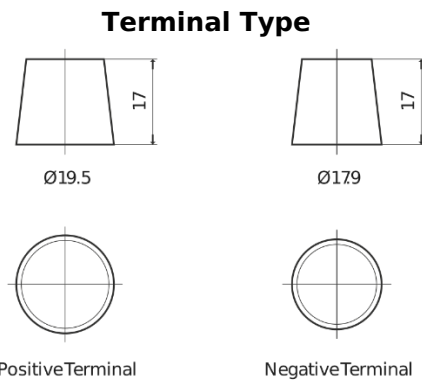

**Product overview**

Batteries for Trucks, Buses, Construction, Agriculture

**StrongPRO EFB+ EE2353**

|                                |               |
|--------------------------------|---------------|
| Part number                    | EE2353        |
| Technology                     | EFB           |
| EAN/GTIN                       | 3661024036870 |
| Voltage                        | 12 V          |
| Capacity                       | 235 Ah        |
| CCA                            | 1200 A        |
| Length                         | 518 mm        |
| Width                          | 274 mm        |
| Height                         | 240 mm        |
| Box size                       | D06           |
| Polarity                       | ETN 3         |
| Terminal Type                  | EN taper post |
| Hold Down                      | B0            |
| Weights (subject of variation) | 58.20 kg      |