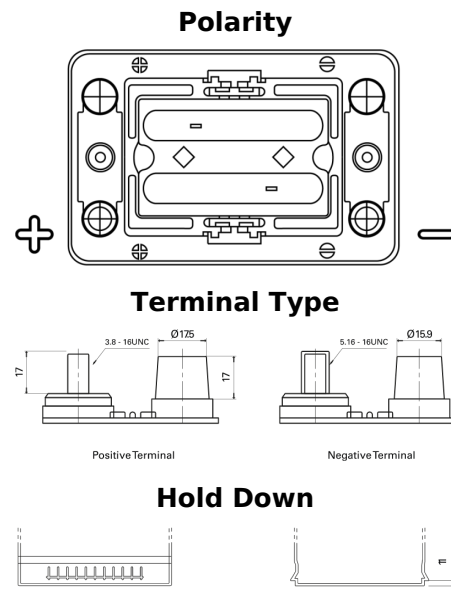

**Product overview**

Batteries for Trucks, Buses, Construction, Agriculture

**PowerPRO Agri&Construction EJ050C**

Part number	EJ050C
Technology	AGM
EAN/GTIN	3661024036979
Voltage	12 V
Capacity	50.0 Ah
CCA	800 A
Length	260 mm
Width	173 mm
Height	206 mm
Box size	G34
Polarity	ETN 1
Terminal Type	SAE M 3/8"- 5/16" taper&stud
Hold Down	B7
Weights (subject of variation)	17.90 kg