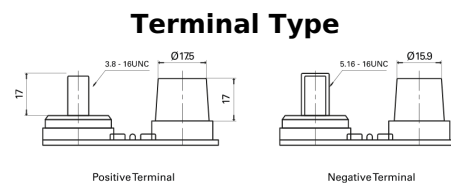

Product overview

Batteries for Trucks, Buses, Construction, Agriculture

PowerPRO Agri&Construction EJ050C

Part number	EJ050C
Technology	AGM
EAN/GTIN	3661024036979
Voltage	12 V
Capacity	50.0 Ah
CCA	800 A
Length	260 mm
Width	173 mm
Height	206 mm
Box size	G34
Polarity	ETN 1
Terminal Type	SAE M 3/8"- 5/16" taper&stud
Hold Down	B7
Weights (subject of variation)	17.90 kg