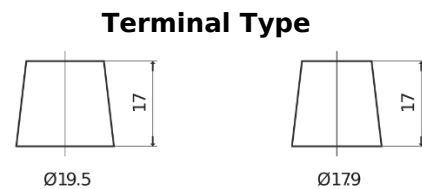

**Product overview**

Batteries for Trucks, Buses, Construction, Agriculture

**EndurancePRO EFB FX2253**

Part number	FX2253
Technology	EFB
EAN/GTIN	3661024046480
Voltage	12 V
Capacity	225 Ah
CCA	1150 A
Length	518 mm
Width	274 mm
Height	240 mm
Box size	D06
Polarity	ETN 3
Terminal Type	EN taper post
Hold Down	B0
Weights (subject of variation)	60.10 kg