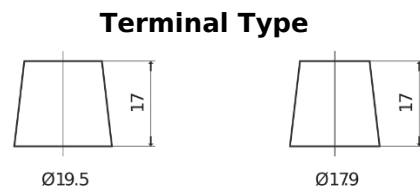

**Product overview**

Batteries for Trucks, Buses, Construction, Agriculture

**EndurancePRO EFB FX2253**

Part number	FX2253
Technology	EFB
EAN/GTIN	3661024046480
Voltage	12 V
Capacity	225 Ah
CCA	1150 A
Length	518 mm
Width	274 mm
Height	240 mm
Box size	D06
Polarity	ETN 3
Terminal Type	EN taper post
Hold Down	B0
Weights (subject of variation)	60.10 kg