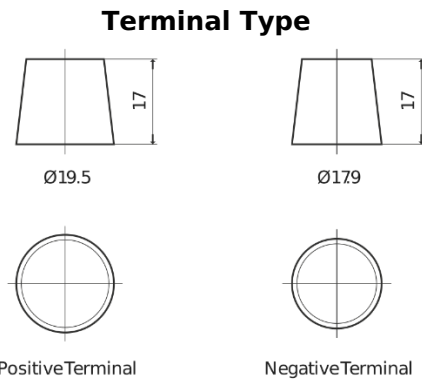

**Product overview**

Batteries for Trucks, Buses, Construction, Agriculture

**EndurancePRO EFB EX2253**

Part number	EX2253
Technology	EFB
EAN/GTIN	3661024036702
Voltage	12 V
Capacity	225 Ah
CCA	1150 A
Length	518 mm
Width	274 mm
Height	240 mm
Box size	D06
Polarity	ETN 3
Terminal Type	EN taper post
Hold Down	B0
Weights (subject of variation)	60.10 kg