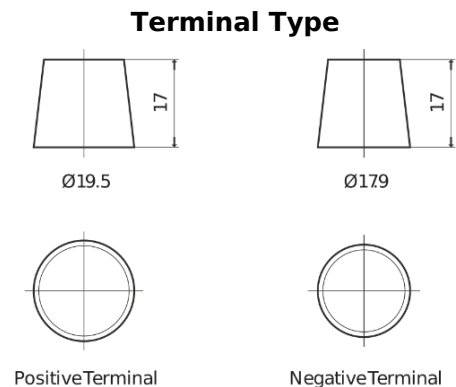

Product overview

Batteries for Trucks, Buses, Construction, Agriculture

StartPRO EG145A

Part number	EG145A
Technology	Flooded
EAN/GTIN	3661024035552
Voltage	12 V
Capacity	145.0 Ah
CCA	1000 A
Length	360 mm
Width	253 mm
Height	240 mm
Box size	F21
Polarity	ETN 6
Terminal Type	EN taper post
Hold Down	B0
Weights (subject of variation)	38.10 kg