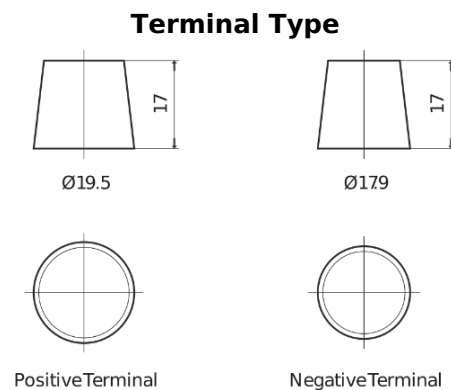

**Product overview**

Batteries for Trucks, Buses, Construction, Agriculture

**StartPRO EG1406**

Part number	EG1406
Technology	Flooded
EAN/GTIN	3661024035491
Voltage	12 V
Capacity	140.0 Ah
CCA	800 A
Length	510 mm
Width	175 mm
Height	225 mm
Box size	D08
Polarity	ETN 4
Terminal Type	EN taper post
Hold Down	B3
Weights (subject of variation)	33.50 kg