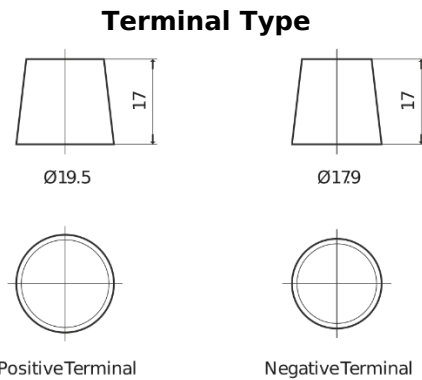

Product overview

Batteries for Marine and Leisure

Equipment ET1600

Part number	ET1600
Technology	Flooded
EAN/GTIN	3661024035873
Voltage	12 V
Capacity	230 Ah
Watt hour	1600 Wh
Length	518 mm
Width	274 mm
Height	240 mm
Box size	D06
Polarity	ETN 3
Terminal Type	EN taper post
Hold Down	B0
Weights (subject of variation)	64.80 kg