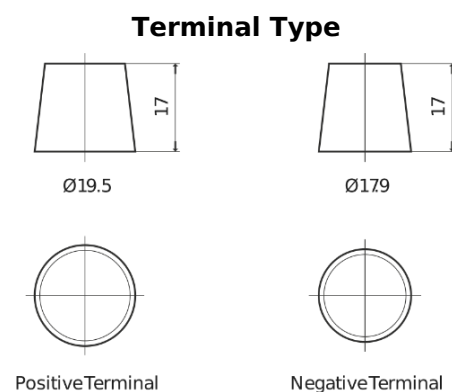

Product overview

Batteries for Trucks, Buses, Construction, Agriculture

StartPRO EG1353

Part number	EG1353
Technology	Flooded
EAN/GTIN	3661024035545
Voltage	12 V
Capacity	135.0 Ah
CCA	1000 A
Length	514 mm
Width	218 mm
Height	210 mm
Box size	DB9
Polarity	ETN 3
Terminal Type	EN taper post
Hold Down	B0
Weights (subject of variation)	39.80 kg