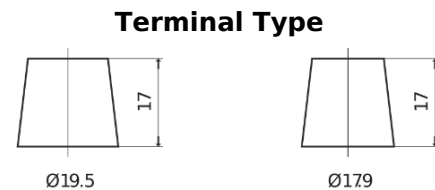

Product overview

Batteries for Trucks, Buses, Construction, Agriculture

StartPRO EG1203

Part number	EG1203
Technology	Flooded
EAN/GTIN	3661024036993
Voltage	12 V
Capacity	120.0 Ah
CCA	680 A
Length	513 mm
Width	189 mm
Height	223 mm
Box size	D04
Polarity	ETN 3
Terminal Type	EN taper post
Hold Down	B0
Weights (subject of variation)	32.50 kg