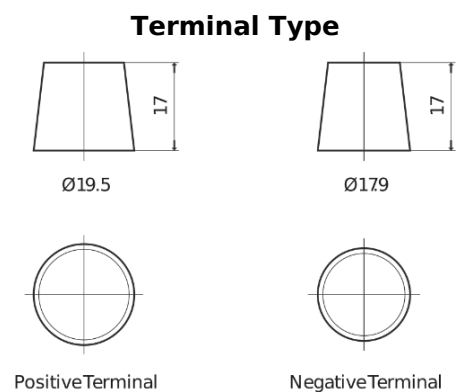

**Product overview**

Batteries for Trucks, Buses, Construction, Agriculture

**StartPRO EG1102**

Part number	EG1102
Technology	Flooded
EAN/GTIN	3661024035392
Voltage	12 V
Capacity	110.0 Ah
CCA	750 A
Length	349 mm
Width	175 mm
Height	235 mm
Box size	D02
Polarity	ETN 0
Terminal Type	EN taper post
Hold Down	B1
Weights (subject of variation)	25.40 kg