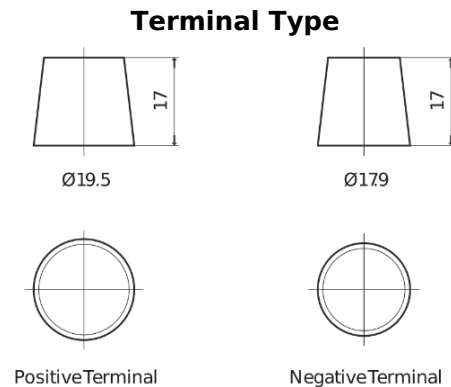

Product overview

Batteries for Trucks, Buses, Construction, Agriculture

StartPRO EG1101

Part number	EG1101
Technology	Flooded
EAN/GTIN	3661024035385
Voltage	12 V
Capacity	110.0 Ah
CCA	750 A
Length	349 mm
Width	175 mm
Height	235 mm
Box size	D02
Polarity	ETN 1
Terminal Type	EN taper post
Hold Down	B0
Weights (subject of variation)	25.40 kg