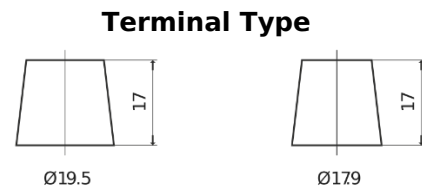

Product overview

Batteries for Trucks, Buses, Construction, Agriculture

Endurance+PRO Gel ED2103T

Part number	ED2103T
Technology	GEL
EAN/GTIN	3661024037624
Voltage	12 V
Capacity	210 Ah
CCA	800 A
Length	518 mm
Width	274 mm
Height	240 mm
Box size	D06
Polarity	ETN 3
Terminal Type	EN taper post
Hold Down	B0
Weights (subject of variation)	66.00 kg