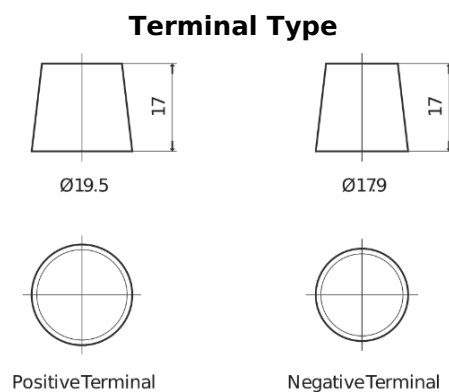

Product overview

Batteries for Trucks, Buses, Construction, Agriculture

PowerPRO EF2353

Part number	EF2353
Technology	Flooded
EAN/GTIN	3661024035323
Voltage	12 V
Capacity	235.0 Ah
CCA	1300 A
Length	518 mm
Width	274 mm
Height	240 mm
Box size	D06
Polarity	ETN 3
Terminal Type	EN taper post
Hold Down	B0
Weights (subject of variation)	56.30 kg