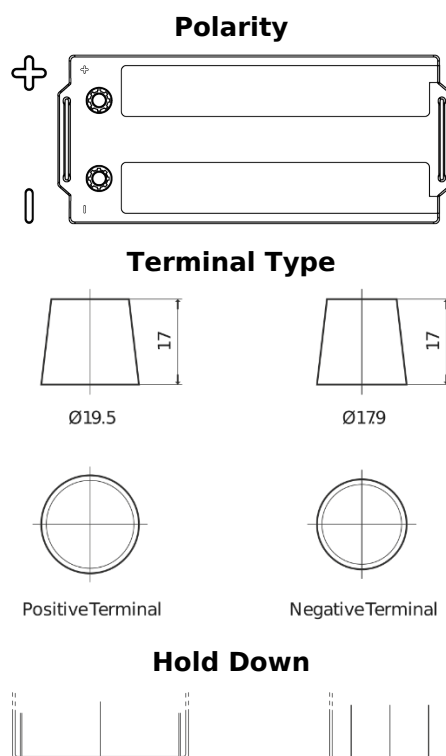

**Product overview**

Batteries for Trucks, Buses, Construction, Agriculture

**PowerPRO Agri&Construction TJ1723**

Part number	TJ1723
Technology	Flooded
EAN/GTIN	3661024056731
Voltage	12 V
Capacity	172 Ah
CCA	1390 A
Length	513 mm
Width	223 mm
Height	223 mm
Box size	D05
Polarity	ETN 3
Terminal Type	EN taper post
Hold Down	B0
Weights (subject of variation)	48.80 kg