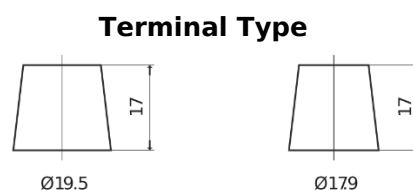

**Product overview**

Batteries for Trucks, Buses, Construction, Agriculture

**PowerPRO Agri&Construction EJ1723**

Part number	EJ1723
Technology	Flooded
EAN/GTIN	3661024036917
Voltage	12 V
Capacity	172 Ah
CCA	1390 A
Length	513 mm
Width	223 mm
Height	223 mm
Box size	D05
Polarity	ETN 3
Terminal Type	EN taper post
Hold Down	B0
Weights (subject of variation)	48.80 kg