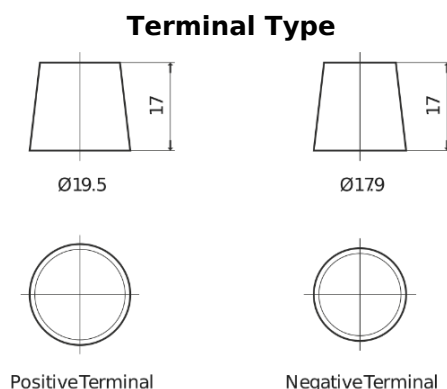

**Product overview**

Batteries for Trucks, Buses, Construction, Agriculture

**PowerPRO EF1250**

Part number	EF1250
Technology	Flooded
EAN/GTIN	3661024037945
Voltage	12 V
Capacity	125.0 Ah
CCA	850 A
Length	349 mm
Width	175 mm
Height	285 mm
Box size	D03
Polarity	ETN 0
Terminal Type	EN taper post
Hold Down	B0
Weights (subject of variation)	31.00 kg