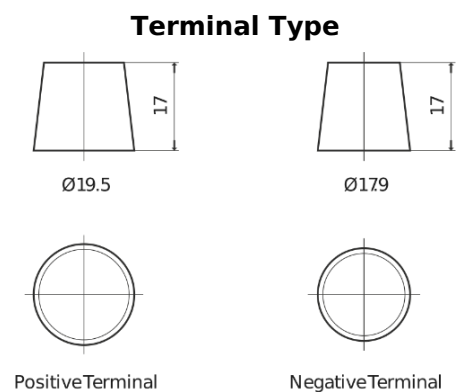

Product overview

Batteries for Trucks, Buses, Construction, Agriculture

PowerPRO EF1250

Part number	EF1250
Technology	Flooded
EAN/GTIN	3661024037945
Voltage	12 V
Capacity	125.0 Ah
CCA	850 A
Length	349 mm
Width	175 mm
Height	285 mm
Box size	D03
Polarity	ETN 0
Terminal Type	EN taper post
Hold Down	B0
Weights (subject of variation)	31.00 kg