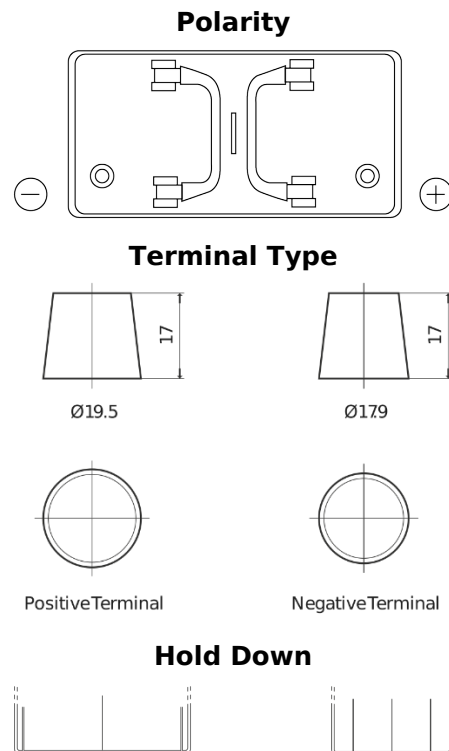

Product overview

Batteries for Trucks, Buses, Construction, Agriculture

PowerPRO EF1250

Part number	EF1250
Technology	Flooded
EAN/GTIN	3661024037945
Voltage	12 V
Capacity	125.0 Ah
CCA	850 A
Length	349 mm
Width	175 mm
Height	285 mm
Box size	D03
Polarity	ETN 0
Terminal Type	EN taper post
Hold Down	B0
Weights (subject of variation)	31.00 kg