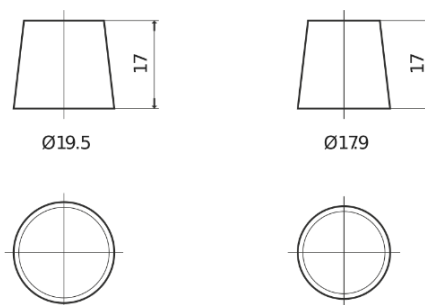

Product overview

Batteries for Trucks, Buses, Construction, Agriculture

PowerPRO EF1202

Part number	EF1202
Technology	Flooded
EAN/GTIN	3661024035279
Voltage	12 V
Capacity	120.0 Ah
CCA	870 A
Length	349 mm
Width	175 mm
Height	235 mm
Box size	D02
Polarity	ETN 0
Terminal Type	EN taper post
Hold Down	B1
Weights (subject of variation)	27.50 kg

Polarity

Terminal Type

Positive Terminal

Negative Terminal

Hold Down

Design, features and specifications are subject to change without notice. We disclaim any representation or warranty, express or implied, concerning the data or recommendations, and in no event shall be liable for any loss or damage claimed to have arisen as a result. Some products may not be available in your local market.