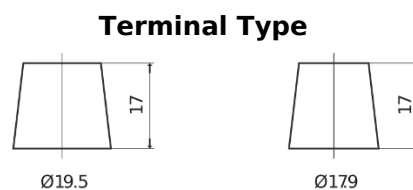

**Product overview**

Batteries for Trucks, Buses, Construction, Agriculture

**PowerPRO TF1853**

Part number	TF1853
Technology	Flooded
EAN/GTIN	3661024055314
Voltage	12 V
Capacity	185 Ah
CCA	1150 A
Length	513 mm
Width	223 mm
Height	223 mm
Box size	D05
Polarity	ETN 3
Terminal Type	EN taper post
Hold Down	B0
Weights (subject of variation)	43.90 kg