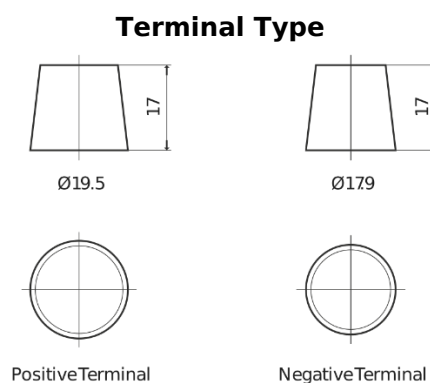

**Product overview**

Batteries for Trucks, Buses, Construction, Agriculture

**PowerPRO EF1853**

Part number	EF1853
Technology	Flooded
EAN/GTIN	3661024035316
Voltage	12 V
Capacity	185 Ah
CCA	1150 A
Length	513 mm
Width	223 mm
Height	223 mm
Box size	D05
Polarity	ETN 3
Terminal Type	EN taper post
Hold Down	B0
Weights (subject of variation)	43.90 kg