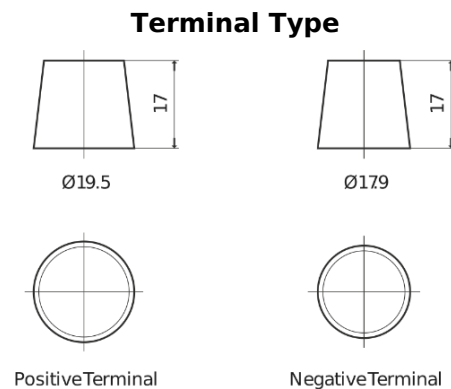

**Product overview**

Batteries for Trucks, Buses, Construction, Agriculture

**Endurance+PRO Gel ED2103T**

|                                |               |
|--------------------------------|---------------|
| Part number                    | ED2103T       |
| Technology                     | GEL           |
| EAN/GTIN                       | 3661024037624 |
| Voltage                        | 12 V          |
| Capacity                       | 210.0 Ah      |
| CCA                            | 800 A         |
| Length                         | 518 mm        |
| Width                          | 274 mm        |
| Height                         | 240 mm        |
| Box size                       | D06           |
| Polarity                       | ETN 3         |
| Terminal Type                  | EN taper post |
| Hold Down                      | B0            |
| Weights (subject of variation) | 66.00 kg      |