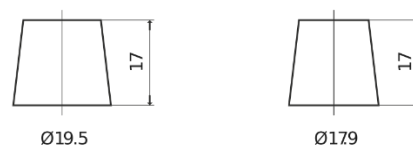

**Product overview**

Batteries for Cars

**Technica TB454**

Part number	TB454
Technology	Flooded
EAN/GTIN	3661024054379
Voltage	12 V
Capacity	45 Ah
CCA	330 A
Length	237 mm
Width	127 mm
Height	227 mm
Box size	B24
Polarity	ETN 0
Terminal Type	EN taper post
Hold Down	B0
Weights (subject of variation)	11.40 kg

**Polarity**

**Terminal Type**

Positive Terminal

Negative Terminal

**Hold Down**

Design, features and specifications are subject to change without notice. We disclaim any representation or warranty, express or implied, concerning the data or recommendations, and in no event shall be liable for any loss or damage claimed to have arisen as a result. Some products may not be available in your local market.