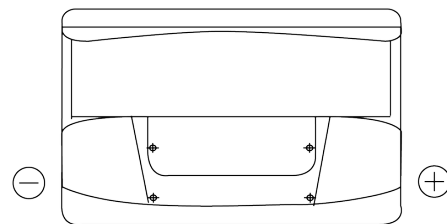

**Product overview**

Batteries for Cars

**Classic EC700**

Part number	EC700
Technology	Flooded
EAN/GTIN	3661024034821
Voltage	12 V
Capacity	70.0 Ah
CCA	640 A
Length	278 mm
Width	175 mm
Height	190 mm
Box size	L03
Polarity	ETN 0
Terminal Type	EN taper post
Hold Down	B13
Weights (subject of variation)	16.00 kg

**Polarity**

**Terminal Type**

Positive Terminal

Negative Terminal

**Hold Down**

Design, features and specifications are subject to change without notice. We disclaim any representation or warranty, express or implied, concerning the data or recommendations, and in no event shall be liable for any loss or damage claimed to have arisen as a result. Some products may not be available in your local market.