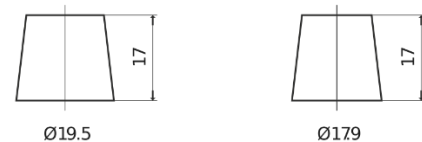

**Product overview**

Batteries for Cars

**Classic EC700**

Part number	EC700
Technology	Flooded
EAN/GTIN	3661024034821
Voltage	12 V
Capacity	70.0 Ah
CCA	640 A
Length	278 mm
Width	175 mm
Height	190 mm
Box size	L03
Polarity	ETN 0
Terminal Type	EN taper post
Hold Down	B13
Weights (subject of variation)	16.00 kg

**Polarity**

**Terminal Type**

Positive Terminal

Negative Terminal

**Hold Down**

Design, features and specifications are subject to change without notice. We disclaim any representation or warranty, express or implied, concerning the data or recommendations, and in no event shall be liable for any loss or damage claimed to have arisen as a result. Some products may not be available in your local market.