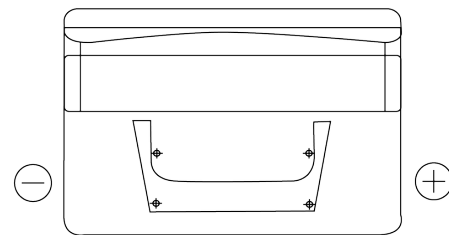

Product overview

Batteries for Cars

Classic EC652

Part number	EC652
Technology	Flooded
EAN/GTIN	3661024034869
Voltage	12 V
Capacity	65.0 Ah
CCA	540 A
Length	278 mm
Width	175 mm
Height	175 mm
Box size	LB3
Polarity	ETN 0
Terminal Type	EN taper post
Hold Down	B13
Weights (subject of variation)	14.50 kg

Polarity

Terminal Type

Positive Terminal

Negative Terminal

Hold Down

Design, features and specifications are subject to change without notice. We disclaim any representation or warranty, express or implied, concerning the data or recommendations, and in no event shall be liable for any loss or damage claimed to have arisen as a result. Some products may not be available in your local market.