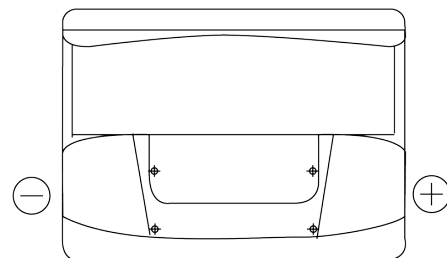

Product overview

Batteries for Cars

Classic EC550

Part number	EC550
Technology	Flooded
EAN/GTIN	3661024034807
Voltage	12 V
Capacity	55.0 Ah
CCA	460 A
Length	242 mm
Width	175 mm
Height	190 mm
Box size	L02
Polarity	ETN 0
Terminal Type	EN taper post
Hold Down	B13
Weights (subject of variation)	13.50 kg

Polarity

Terminal Type

Positive Terminal

Negative Terminal

Hold Down

Design, features and specifications are subject to change without notice. We disclaim any representation or warranty, express or implied, concerning the data or recommendations, and in no event shall be liable for any loss or damage claimed to have arisen as a result. Some products may not be available in your local market.