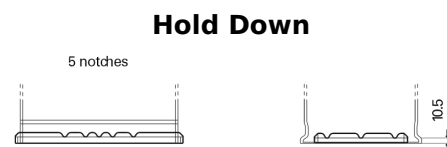

Product overview

Batteries for Cars

Classic EC542

Part number	EC542
Technology	Flooded
EAN/GTIN	3661024034852
Voltage	12 V
Capacity	54.0 Ah
CCA	500 A
Length	242 mm
Width	175 mm
Height	175 mm
Box size	LB2
Polarity	ETN 0
Terminal Type	EN taper post
Hold Down	B13
Weights (subject of variation)	12.90 kg