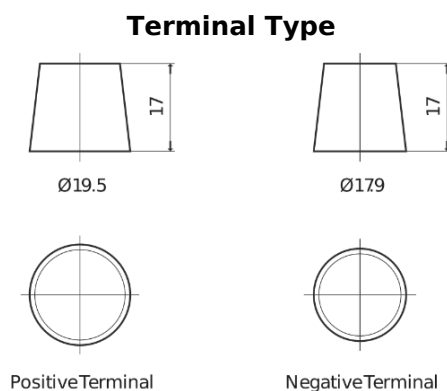

Product overview

Batteries for Cars

Classic EC542

Part number	EC542
Technology	Flooded
EAN/GTIN	3661024034852
Voltage	12 V
Capacity	54.0 Ah
CCA	500 A
Length	242 mm
Width	175 mm
Height	175 mm
Box size	LB2
Polarity	ETN 0
Terminal Type	EN taper post
Hold Down	B13
Weights (subject of variation)	12.90 kg