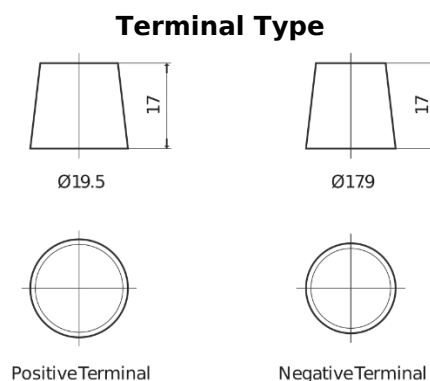

Product overview

Batteries for Marine and Leisure

Dual ER850

Part number	ER850
Technology	Flooded
EAN/GTIN	3661024037440
Voltage	12 V
Capacity	180 Ah
CCA	1000 A
Watt hour	850 Wh
Length	513 mm
Width	223 mm
Height	223 mm
Box size	D05
Polarity	ETN 3
Terminal Type	EN taper post
Hold Down	B0
Weights (subject of variation)	46.10 kg