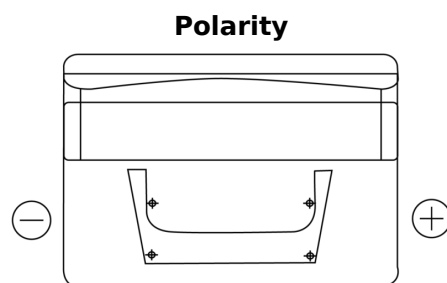

Product overview

Batteries for Cars

Classic EC542

Part number	EC542
Technology	Flooded
EAN/GTIN	3661024034852
Voltage	12 V
Capacity	54.0 Ah
CCA	500 A
Length	242 mm
Width	175 mm
Height	175 mm
Box size	LB2
Polarity	ETN 0
Terminal Type	EN taper post
Hold Down	B13
Weights (subject of variation)	12.90 kg