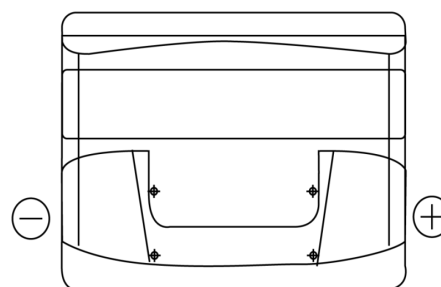

Product overview

Batteries for Cars

Classic EC440

Part number	EC440
Technology	Flooded
EAN/GTIN	3661024034784
Voltage	12 V
Capacity	44.0 Ah
CCA	360 A
Length	207 mm
Width	175 mm
Height	190 mm
Box size	L01
Polarity	ETN 0
Terminal Type	EN taper post
Hold Down	B13
Weights (subject of variation)	11.10 kg

Polarity

Terminal Type

Positive Terminal

Negative Terminal

Hold Down

Design, features and specifications are subject to change without notice. We disclaim any representation or warranty, express or implied, concerning the data or recommendations, and in no event shall be liable for any loss or damage claimed to have arisen as a result. Some products may not be available in your local market.