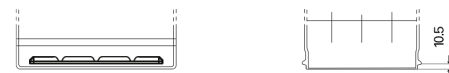

**Product overview**

Batteries for Cars

**Excell EB954**

Part number	EB954
Technology	Flooded
EAN/GTIN	3661024034456
Voltage	12 V
Capacity	95.0 Ah
CCA	760 A
Length	306 mm
Width	173 mm
Height	222 mm
Box size	D31
Polarity	ETN 0
Terminal Type	EN taper post
Hold Down	Korean B1
Weights (subject of variation)	20.60 kg

**Polarity**

**Terminal Type**

Positive Terminal

Negative Terminal

**Hold Down**

Design, features and specifications are subject to change without notice. We disclaim any representation or warranty, express or implied, concerning the data or recommendations, and in no event shall be liable for any loss or damage claimed to have arisen as a result. Some products may not be available in your local market.