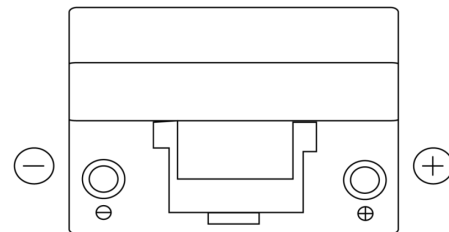

**Product overview**

Batteries for Cars

**Excell EB954**

Part number	EB954
Technology	Flooded
EAN/GTIN	3661024034456
Voltage	12 V
Capacity	95.0 Ah
CCA	760 A
Length	306 mm
Width	173 mm
Height	222 mm
Box size	D31
Polarity	ETN 0
Terminal Type	EN taper post
Hold Down	Korean B1
Weights (subject of variation)	20.60 kg

**Polarity**

**Terminal Type**

**Hold Down**

Design, features and specifications are subject to change without notice. We disclaim any representation or warranty, express or implied, concerning the data or recommendations, and in no event shall be liable for any loss or damage claimed to have arisen as a result. Some products may not be available in your local market.