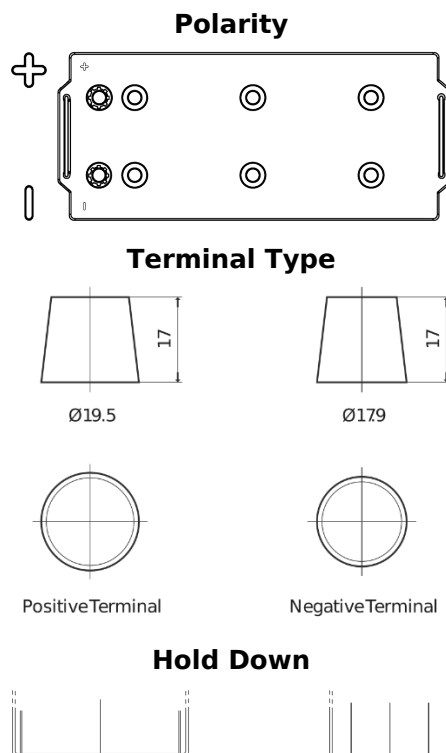

**Product overview**

Batteries for Trucks, Buses, Construction, Agriculture

**StartPRO TG1803**

Part number	TG1803
Technology	Flooded
EAN/GTIN	3661024055444
Voltage	12 V
Capacity	180 Ah
CCA	1000 A
Length	513 mm
Width	223 mm
Height	223 mm
Box size	D05
Polarity	ETN 3
Terminal Type	EN taper post
Hold Down	B0
Weights (subject of variation)	42.80 kg