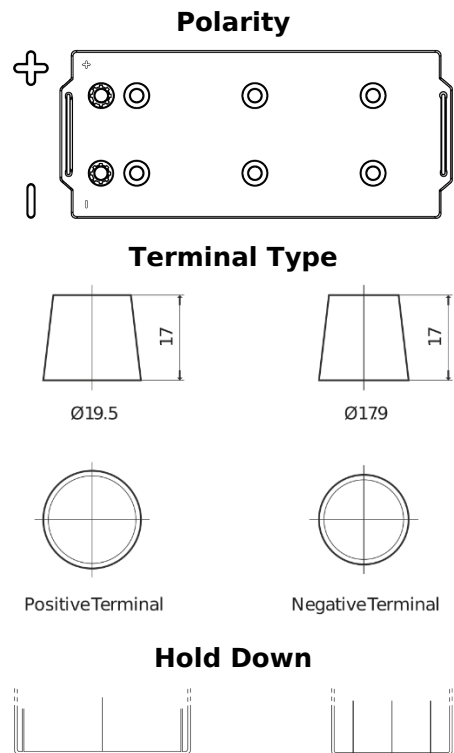

Product overview

Batteries for Trucks, Buses, Construction, Agriculture

StartPRO FG1803

Part number	FG1803
Technology	Flooded
EAN/GTIN	3661024045445
Voltage	12 V
Capacity	180 Ah
CCA	1000 A
Length	513 mm
Width	223 mm
Height	223 mm
Box size	D05
Polarity	ETN 3
Terminal Type	EN taper post
Hold Down	B0
Weights (subject of variation)	42.80 kg