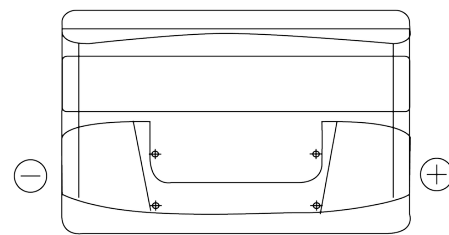

Product overview

Batteries for Cars

Excell EB852

Part number	EB852
Technology	Flooded
EAN/GTIN	3661024034661
Voltage	12 V
Capacity	85.0 Ah
CCA	760 A
Length	353 mm
Width	175 mm
Height	175 mm
Box size	LB5
Polarity	ETN 0
Terminal Type	EN taper post
Hold Down	B13
Weights (subject of variation)	19.40 kg

Polarity

Terminal Type

Positive Terminal

Negative Terminal

Hold Down

Design, features and specifications are subject to change without notice. We disclaim any representation or warranty, express or implied, concerning the data or recommendations, and in no event shall be liable for any loss or damage claimed to have arisen as a result. Some products may not be available in your local market.