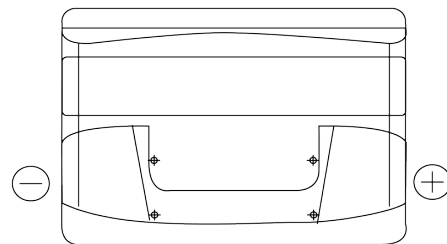

Product overview

Batteries for Cars

Excell EB802

Part number	EB802
Technology	Flooded
EAN/GTIN	3661024034654
Voltage	12 V
Capacity	80.0 Ah
CCA	700 A
Length	315 mm
Width	175 mm
Height	175 mm
Box size	LB4
Polarity	ETN 0
Terminal Type	EN taper post
Hold Down	B13
Weights (subject of variation)	17.80 kg

Polarity

Terminal Type

Positive Terminal

Negative Terminal

Hold Down

Design, features and specifications are subject to change without notice. We disclaim any representation or warranty, express or implied, concerning the data or recommendations, and in no event shall be liable for any loss or damage claimed to have arisen as a result. Some products may not be available in your local market.